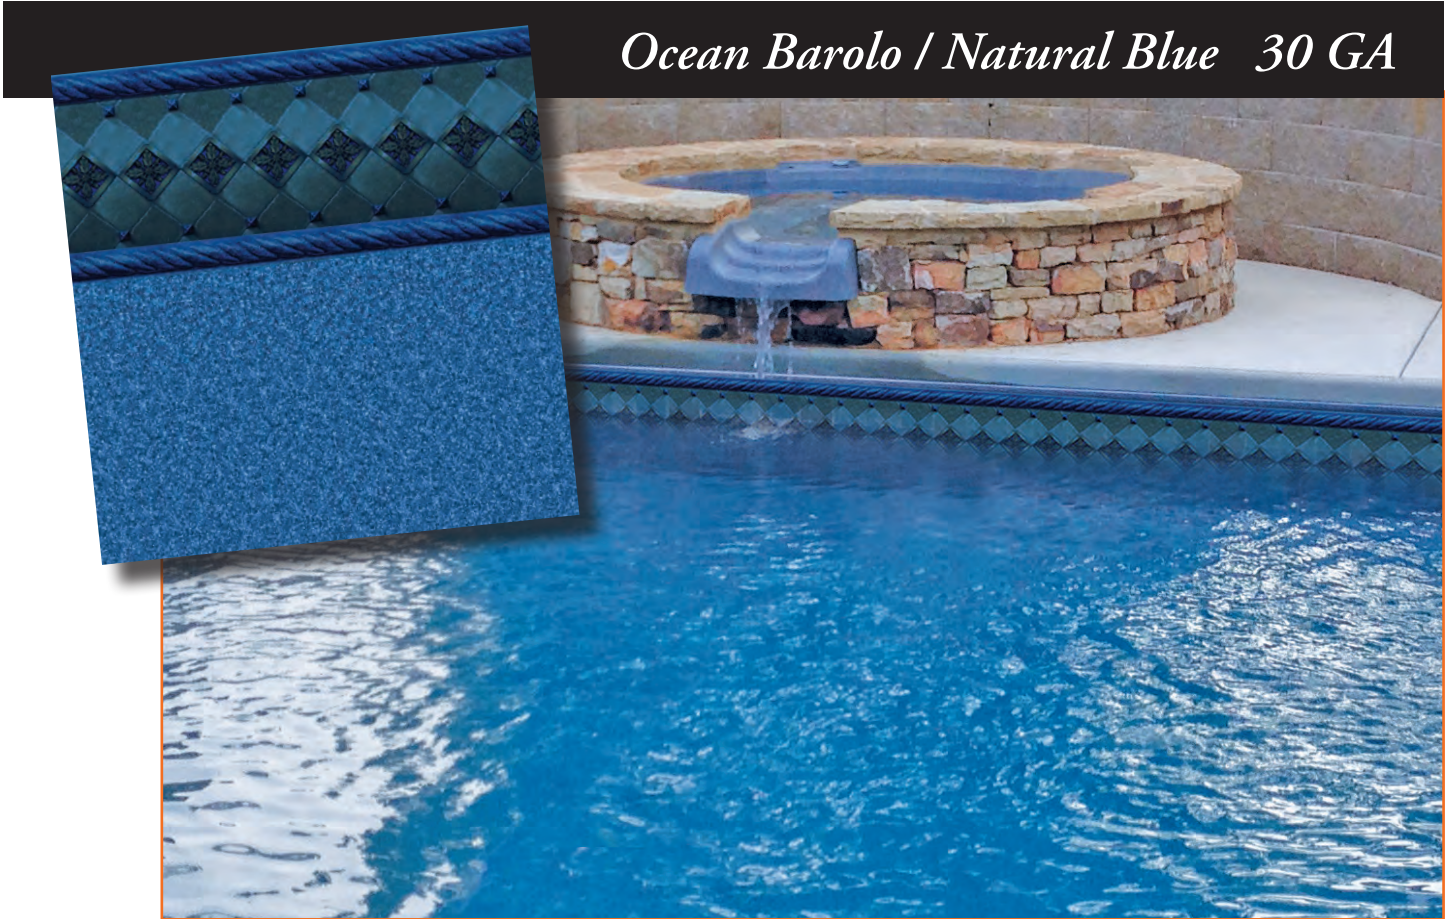

Ocean Barolo / Natural Blue 30 GA