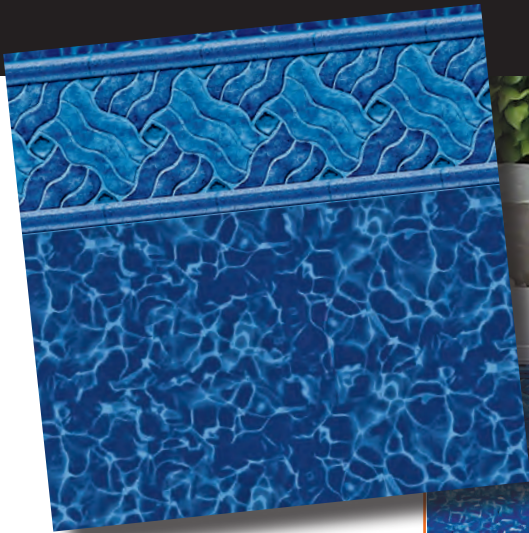

Courtstone Blue / Natural Blue 30 GA

Coventry / Prism 30 GA

Hampton / Seaglass 30 GA

Indigo Marble / Blue Granite 30 and 40 GA

Legends / Deep Blue Fusion 30 GA

Marble Inlay / Crystal 30 GA

Mountain Top / Blue Mosaic 30 GA