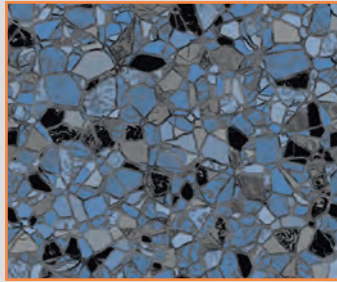

BUTTERFLY EFFECT PEARL
30 GA