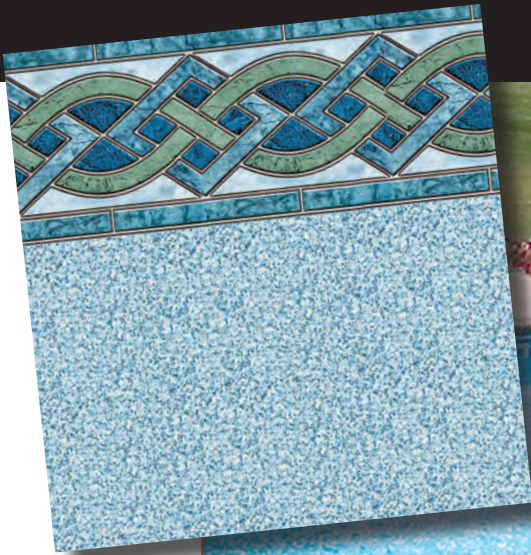

Courtstone Blue / Natural Blue 30 GA

Coventry / Prism 30 GA

Hampton / Seaglass 30 GA

Indigo Marble / Blue Granite 30 and 40 GA

Legends / Deep Blue Fusion 30 GA

Marble Inlay / Crystal 30 GA

Mountain Top / Blue Mosaic 30 GA