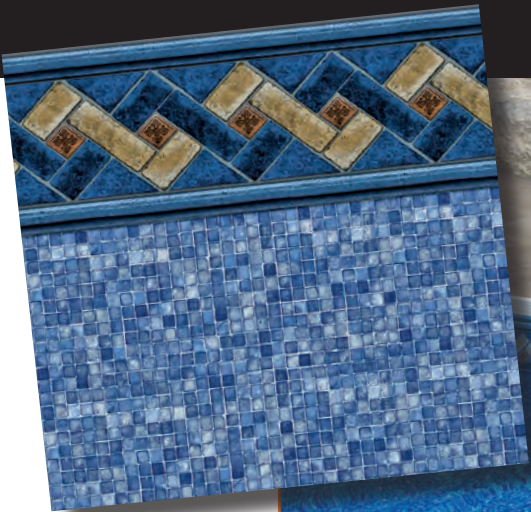

Courtstone Blue / Natural Blue 30 GA

Coventry / Prism 30 GA

Hampton / Seaglass 30 GA

Indigo Marble / Blue Granite 30 and 40 GA

Legends / Deep Blue Fusion 30 GA

Marble Inlay / Crystal 30 GA

Mountain Top / Blue Mosaic 30 GA