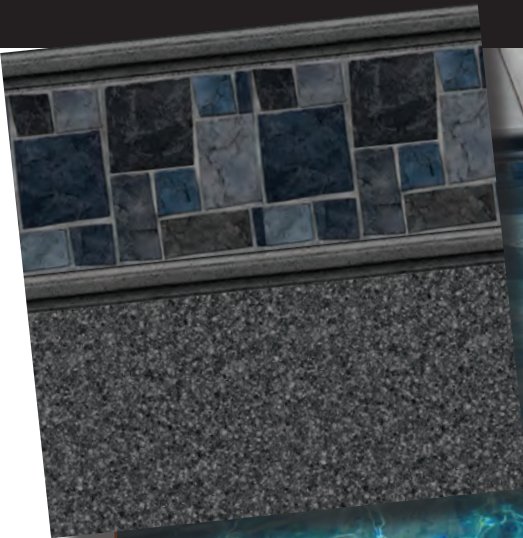

Nouveau pour 2019 Terrazzo / Electric Blue Aquarius 30 GA

Bali / Blue Granite 30 GA

Barolo / Prism 30 GA

Capri / Fresco II 30 GA

Charleston / Prism 30 GA

Cobalt Lake / Grey Mosaic 30 GA

Courtstone / Natural Grey 30 GA